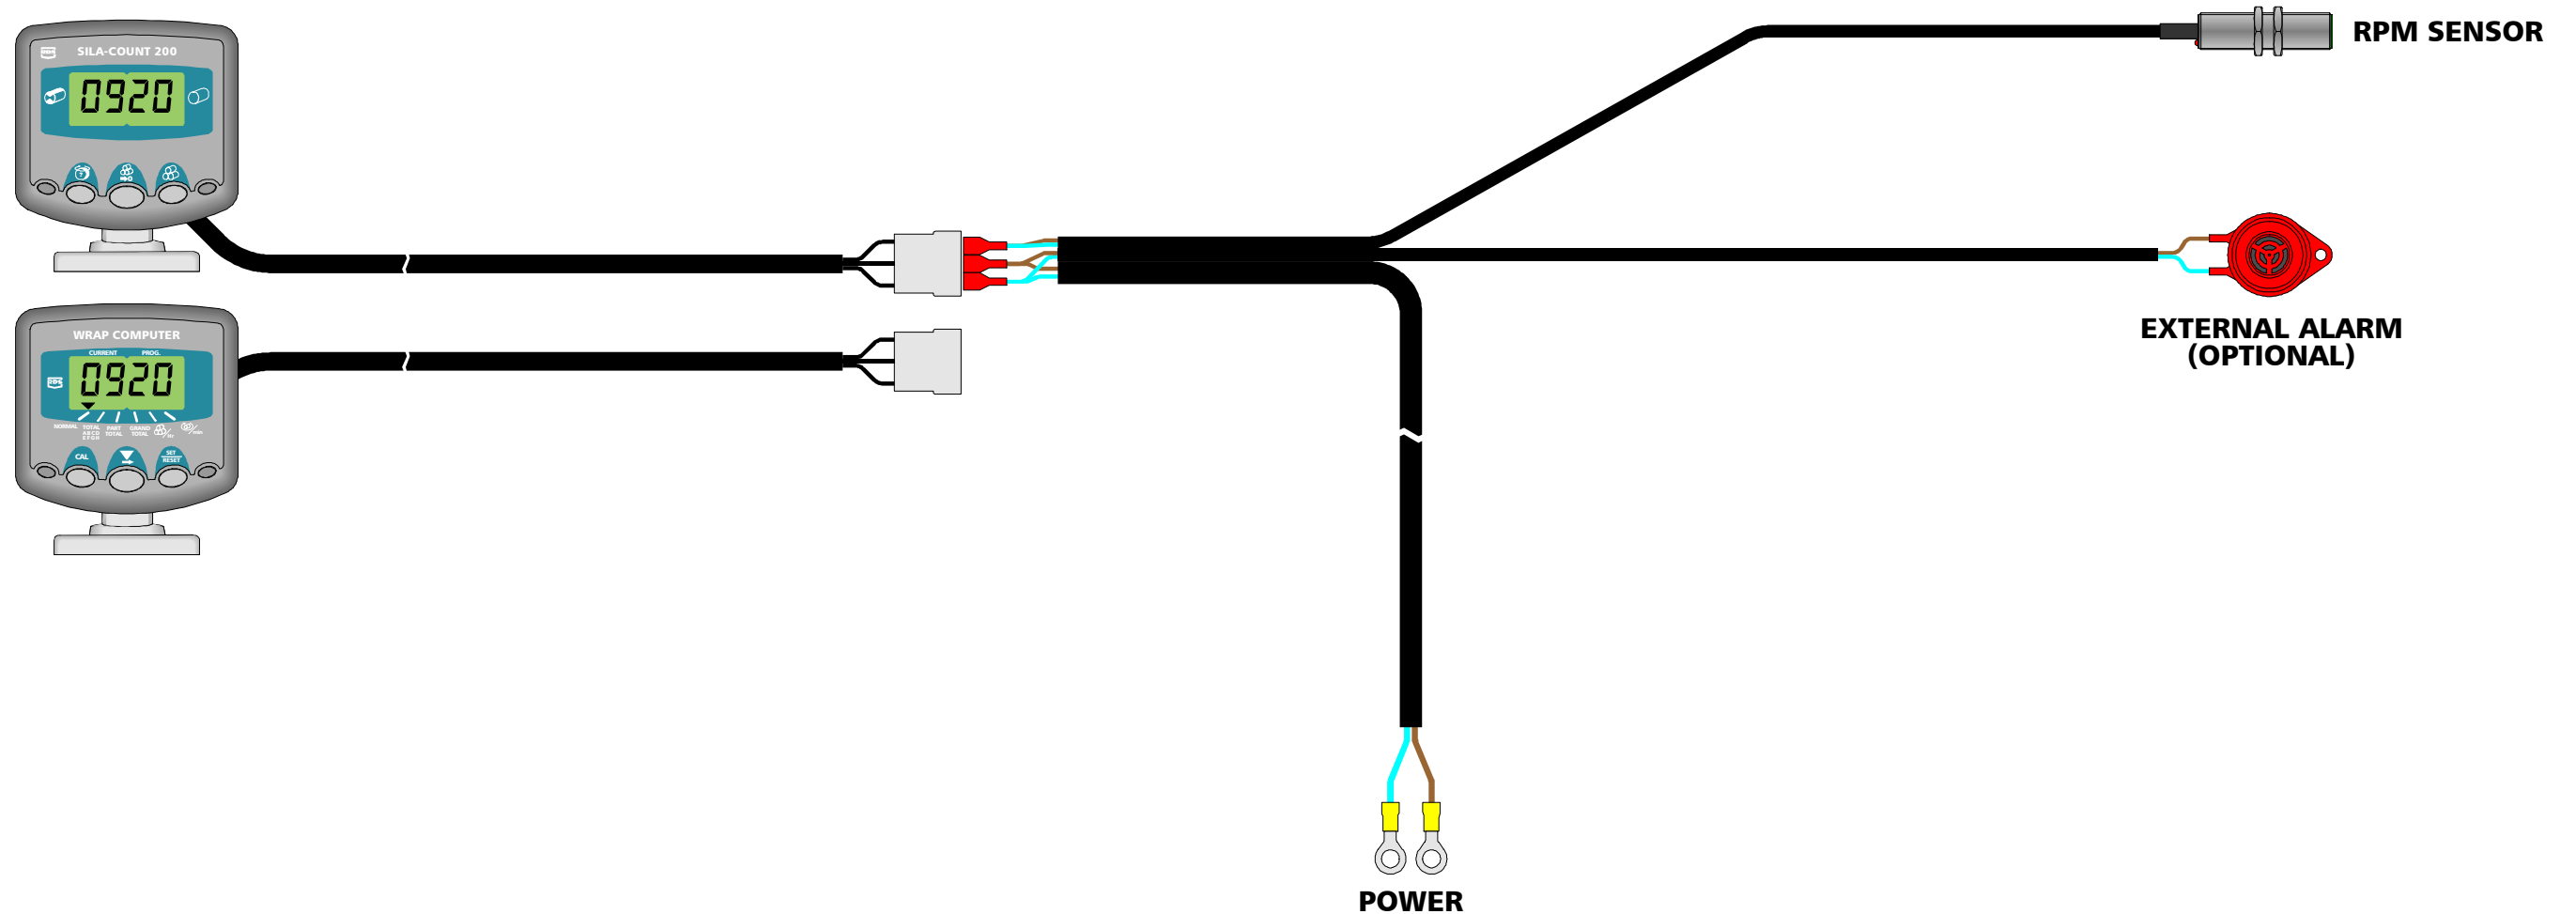

# SILACOUNT 200 / BALE WRAP COMPUTER

**This is an example schematic! RDS can customise the solution to meet with your specific requirements**